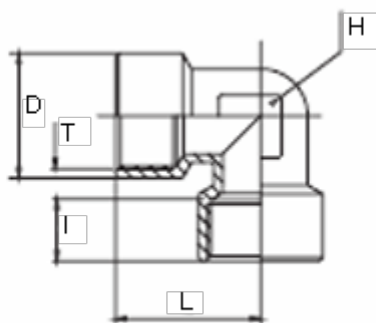

Data Sheet

Article number: 5891200TRM5
Description: Elbow sleeve 1200TR
M5

Measures

d = 9.0
H = 8
L = 11.0
I = 5.5
T = M5